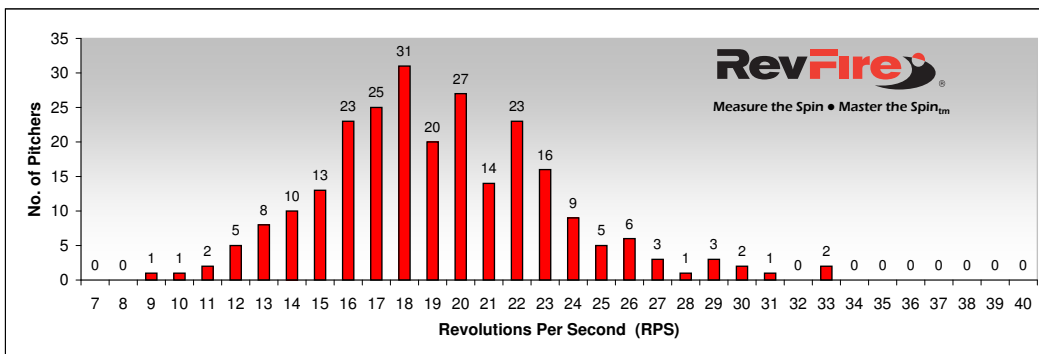

CURVE BALL

406 Pitchers

50th Percentile:

18 RPS

SCREW BALL

281 Pitchers

50th Percentile:

19 RPS