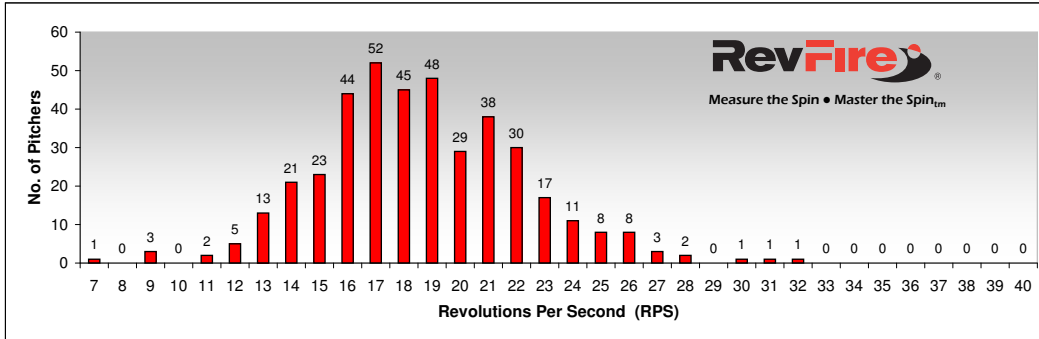

National Fastpitch Coaches Association 2011 Recruiting Camp Pitcher Spin Rate Statistics

DROP BALL

178 Pitchers

50th Percentile:

17 RPS

Example read of chart:
11 pitchers out of 178 total threw dropballs at 21 RPS.