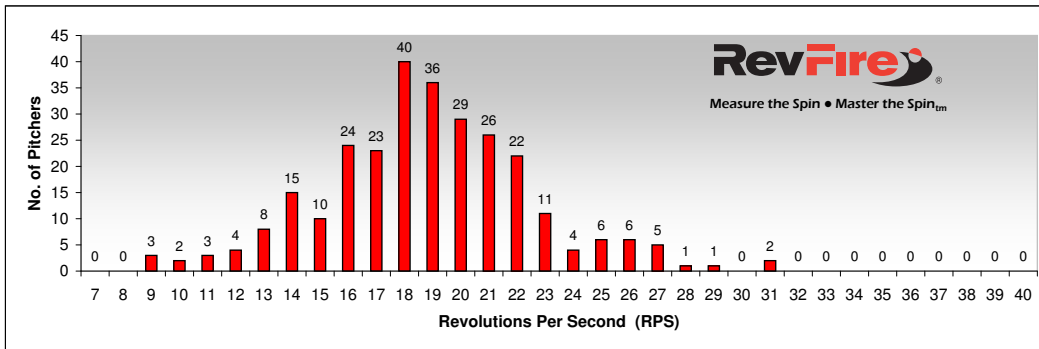

SCREW BALL

281 Pitchers

50th Percentile:

19 RPS