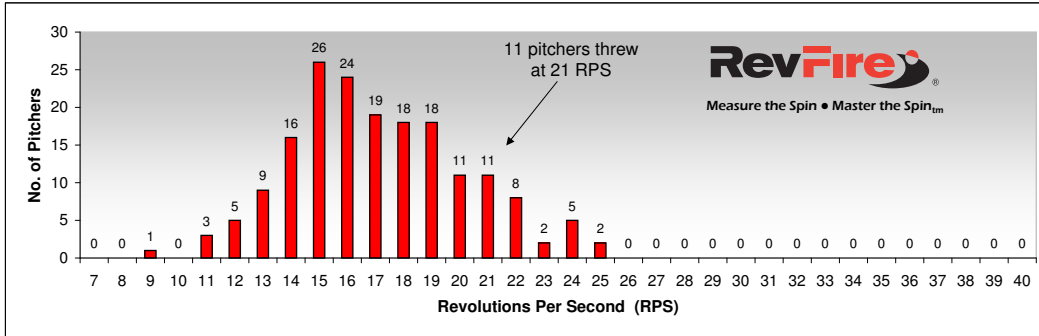

National Fastpitch Coaches Association 2011 Recruiting Camp Pitcher Spin Rate Statistics

DROP BALL

178 Pitchers

50th Percentile:

17 RPS

Example read of chart:
11 pitchers out of 178 total threw dropballs at 21 RPS.